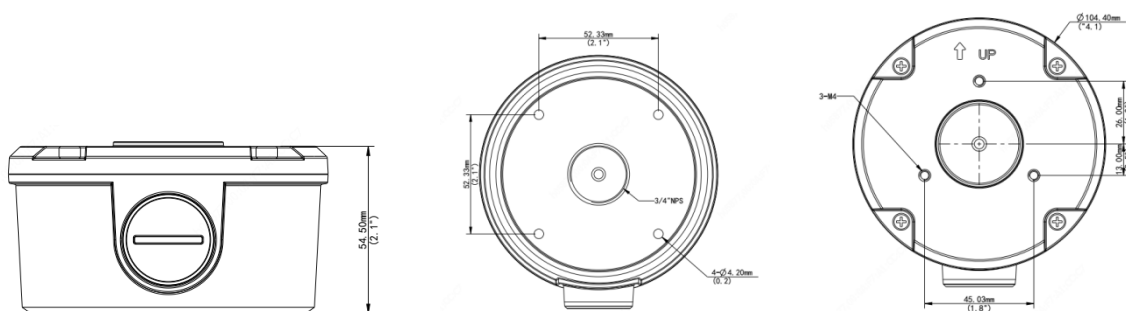

## Specifications

Bracket	TR-JB05-B-IN
Application	Junction box for IPC21XX series(Extra back outlet)
Dimensions	Φ104.4mm*54.5mm(4.1" x2.1")
Weight	0.36kg(0.79lb)
Material	Aluminum alloy

## Dimension