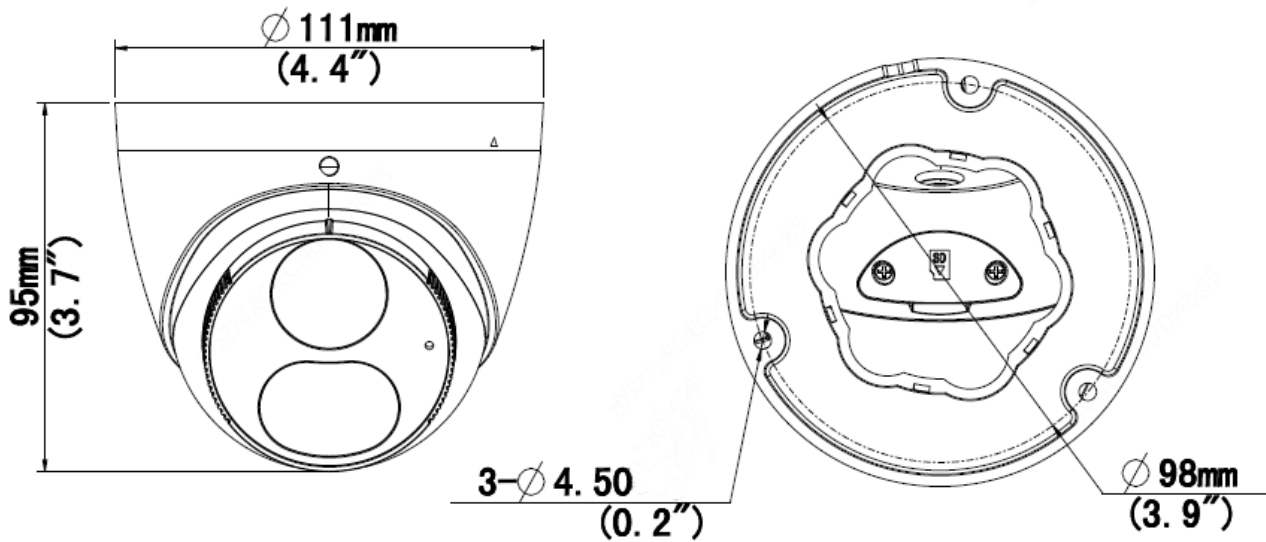

CB (IEC 62368-1:2014) UL (UL 62368-1, 2nd Ed., Issue Date: 2014-12-01)
Environment	CE-RoHS (2011/65/EU;(EU)2015/863); WEEE (2012/19/EU); Reach (Regulation (EC) No 1907/2006)
Protection	IP67 (IEC 60529:1989+AMD1:1999+AMD2:2013)
General	
Power	DC 12V±25%, PoE (IEEE 802.3af)
	Power consumption: Max 8.0W
Power Interface	Ø 5.5mm coaxial power plug
Dimensions (L x W x H)	Φ111 x 95mm (Φ4.4" x 3.7")
Weight	0.45kg (0.992lb)
Material	Metal + Plastic
Working Environment	-30°C ~ 60°C (-22°F ~ 140°F), Humidity: ≤95% RH (non-condensing)
Storage Environment	-30°C ~ 60°C (-22°F ~ 140°F), Humidity: ≤95% RH (non-condensing)
Surge Protection	4KV
Reset Button	N/A

Dimensions