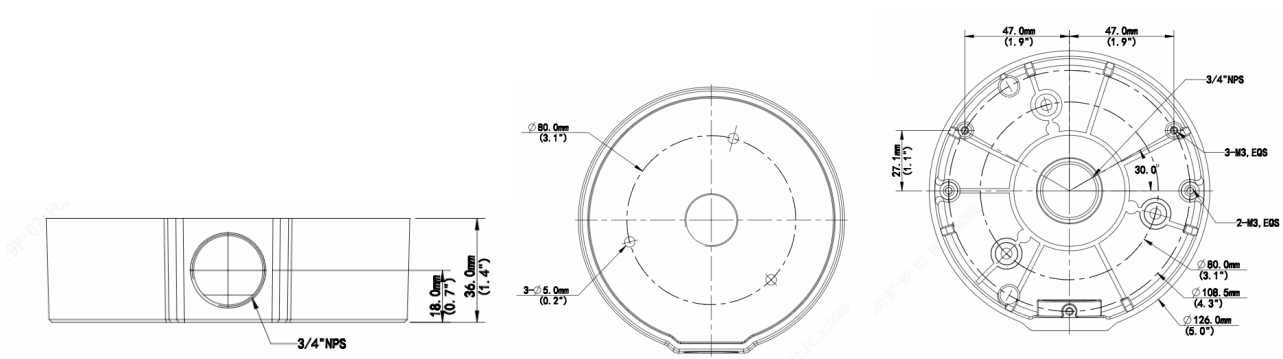

Dimension

Zhejiang Uniview Technologies Co.,Ltd.

South Tower, Building 10, Wanlun Science Park, 88 Jiangling Road, Hangzhou, P.R.China 310051

Email: overseasbusiness@uniview.com; globalsupport@uniview.com

<http://www.uniview.com>

©2015 Zhejiang Uniview Technologies Co.,Ltd. All rights reserved.

*Product specifications and availability are subject to change without notice.