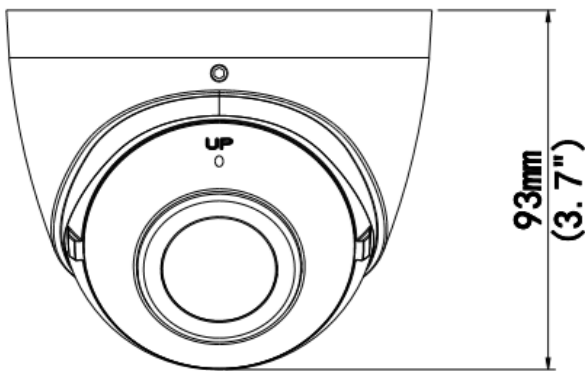

**General**

Power	DC 12V±25%, PoE (IEEE 802.3af)
	Power consumption: Max 5.5W
Power Interface	∅ 5.5mm coaxial power plug
Dimensions (∅ x H)	∅111 x 93mm (∅4.4" x 3.7")
Weight	0.48kg (1.06lb)
Material	Metal
Working Environment	-30°C ~ 60°C (-22°F ~ 140°F), Humidity: ≤95% RH (non-condensing)
Storage Environment	-30°C ~ 60°C (-22°F ~ 140°F), Humidity: ≤95% RH (non-condensing)
Surge Protection	4KV
Reset Button	Support

## Dimensions