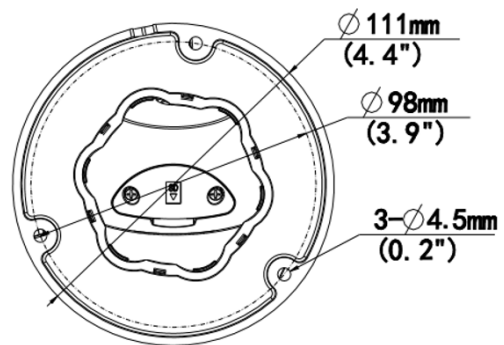

**General**

Power	DC 12V±25%, PoE (IEEE 802.3af)
	Power consumption: Max 5.5W
Power Interface	∅ 5.5mm coaxial power plug
Dimensions (∅ x H)	∅111 x 93mm (∅4.4" x 3.7")
Weight	0.48kg (1.06lb)
Material	Metal
Working Environment	-30°C ~ 60°C (-22°F ~ 140°F), Humidity: ≤95% RH (non-condensing)
Storage Environment	-30°C ~ 60°C (-22°F ~ 140°F), Humidity: ≤95% RH (non-condensing)
Surge Protection	4KV
Reset Button	Support

## Dimensions